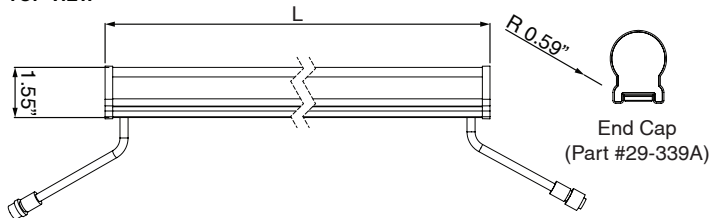

Specifications

| | |
|----------------------------|--|
| Operating Temperature..... | -40°C ~ 70°C |
| Protection Class..... | IP66 outdoor rated |
| Voltage..... | DC 24V |
| Colors..... | Shell Red Yellow |
| Power Consumption..... | 1.4W/ft |
| Part Number..... | ARBT-XXXRY (XXX denotes length) |
| Total Length (in)..... | 106.75" or 53.45" or 28" (90° 160mm r) |
| Warranty..... | 5 Years |

Dimensions

TOP VIEW

BOTTOM VIEW

Available Accessories

Clip
(Part #27-613)

IP68 Female Connector (with pigtail)
(Part #27-525C)

Power Supplies Loading

| | Power Supply Part number | Output Watts | Input Voltage | Output Volts DC | Max. Capacity |
|-----|--------------------------|---------------------|---------------|-----------------|---|
| 24V | CVW244-120-277* | 96W | 120-277 | 24 | 68' (20.7m) |
| | CVW2244-120-277* | 192W (96 + 96) | 120-277 | 24 | 68' (20.7m) + 68' (20.7m) |
| | CVW3244-120-277* | 288W (96 + 96 + 96) | 120-277 | 24 | 68' (20.7m) + 68' (20.7m) + 68' (20.7m) |