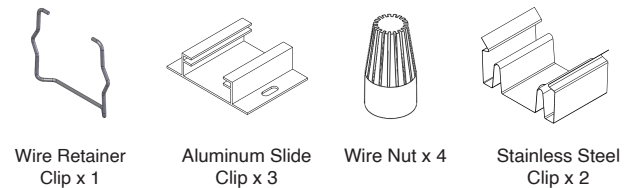

Installation Manual

Where to Buy

Features

- 7 static colors* and RGB color changing options available
- Unique, non-yellowing end caps allow for thermal expansion and uniform illumination with no dead spots for a clean, sleek look
- Stainless steel retention/mounting clips and aluminum slide attachments for easy mounting
- Rigid UV resistant polycarbonate housing
- Dimmable with the use of LED Dimmer part #ACL-12/24V-DMR
- Static colors are field cuttable with part #ARBT-CUTKIT
- All border tubing come with watertight connectors

Dimensions

Specifications

Operating Temperature.....	-40°C ~ 70°C / -40°F ~ 158°F
Protection Class.....	IP67 outdoor rated
Voltage.....	DC 24V
Colors.....	Red (RD), Yellow (YL), Cool White 6000K (CW) Blue (BL), Green (GR), Orange (OR), Mellow Yellow (MY), and RGB
Power Consumption.....	2.4W/ft for standard colors and 7W/ft for RGB
Installation Hardware.....	Stainless steel snap clip, aluminum slide clip, wire retainer clip, wire nuts
Warranty.....	5 Years
Part Number.....	ARBT-98XX (XX in part number denotes color)
Total Length (in) Outside Ø.....	98.20 (or 98 3/16)
Watt.....	19.04
Amps.....	0.79

Installation Hardware Kit (54-012B)

Additional installation hardware as required

Power Supplies Loading

	Power Supply Part number	Output Watts	Input Voltage	Output Volts DC	Max. Capacity
Standard	CV244-120-277	96W	120-277	24.0	37' (11m)
	CVW244-120-277**	96W	120-277	24.0	37' (11m)
	CVW2244-120-277**	192W (96 + 96)	120-277	24.0	37' (11m) + 37' (11m)
	CVW3244-120-277**	288W (96 + 96 + 96)	120-277	24.0	37' (11m) + 37' (11m) + 37' (11m)
RGB	CV244-120-277	96W	120-277	24.0	12" (3.6m)
	CVW244-120-277**	96W	120-277	24.0	12' (3.6m)
	CVW2244-120-277**	192W (96 + 96)	120-277	24.0	12' (3.6m) + 12' (3.6m)
	CVW3244-120-277**	288W (96 + 96 + 96)	120-277	24.0	12' (3.6m) + 12' (3.6m) + 12' (3.6m)