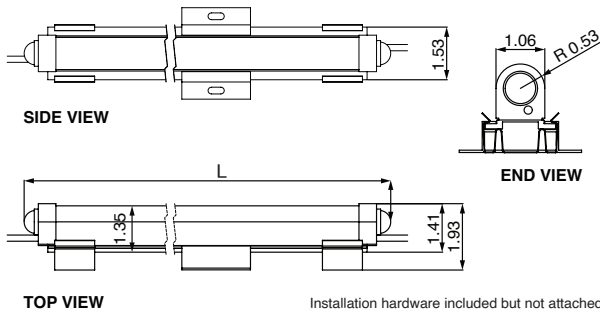

Installation Manual

Where to Buy

Features

- 7 static colors* and RGB color changing options available
- Unique, non-yellowing end caps allow for thermal expansion and uniform illumination with no dead spots for a clean, sleek look
- Stainless steel retention/mounting clips and aluminum slide attachments for easy mounting
- Rigid UV resistant polycarbonate housing
- Dimmable with the use of LED Dimmer part #ACL-12/24V-DMR
- Static colors are field cuttable with part #ARBT-CUTKIT
- All border tubing come with watertight connectors

Dimensions

Specifications

Operating Temperature.....	-40°C ~ 70°C / -40°F ~ 158°F
Protection Class.....	IP67 outdoor rated
Voltage.....	DC 24V
Colors.....	Red (RD), Yellow (YL), Cool White 6000K (CW) Blue (BL), Green (GR), Orange (OR), Mellow Yellow (MY), and RGB
Power Consumption.....	2.4W/ft for standard colors and 7W/ft for RGB
Installation Hardware.....	Stainless steel snap clip, aluminum slide clip, wire retainer clip, wire nuts
Warranty.....	5 Years
Part Number.....	ARBT-98XX (XX in part number denotes color)
Total Length (in) Outside Ø.....	98.20 (or 98 3/16)
Watt.....	19.04
Amps.....	0.79

Installation Hardware Kit (54-012B)

Additional installation hardware as required

Power Supplies Loading

	Power Supply Part number	Output Watts	Input Voltage	Output Volts DC	Max. Capacity
Standard	CV244-120-277	96W	120-277	24.0	37' (11m)
	CVW244-120-277**	96W	120-277	24.0	37' (11m)
	CVW2244-120-277**	192W (96 + 96)	120-277	24.0	37' (11m) + 37' (11m)
	CVW3244-120-277**	288W (96 + 96 + 96)	120-277	24.0	37' (11m) + 37' (11m) + 37' (11m)
RGB	CV244-120-277	96W	120-277	24.0	12" (3.6m)
	CVW244-120-277**	96W	120-277	24.0	12' (3.6m)
	CVW2244-120-277**	192W (96 + 96)	120-277	24.0	12' (3.6m) + 12' (3.6m)
	CVW3244-120-277**	288W (96 + 96 + 96)	120-277	24.0	12' (3.6m) + 12' (3.6m) + 12' (3.6m)