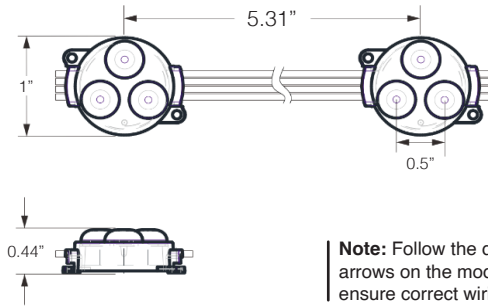

### Features

- 165° wide beam angle
- IP67 rated protection
- 3,528 RGB
- Energy saving
- Environmentally friendly
- Long life span

### Specifications

Part Number.....	L307W3RGB12A
LED Colors.....	Red Green Blue
LED/ Module.....	3
Module/ Ft.....	2.5
Beam Angle.....	165°
Power Consumption.....	0.6W
Input Voltage.....	12V
Operating Temperature.....	-40°C ~ 60°C
Protection.....	IP67
Recommended Depth.....	1.5"~6" (4cm~15cm)
Warranty.....	5 years
Packaging.....	40 modules/bag
Light Distribution Curve.....	

### Dimensions