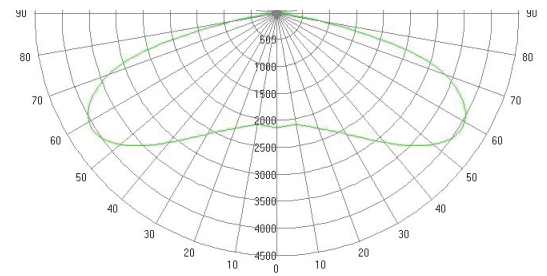

### Features

- 165° wide beam angle
- IP67 rated protection
- 3,528 RGB
- Energy saving
- Environmentally friendly
- Long life span

### Specifications

Part Number.....	L307W3RGB12A
LED Colors.....	Red Green Blue
LED/ Module.....	3
Module/ Ft.....	2.5
Beam Angle.....	165°
Power Consumption.....	0.6W
Input Voltage.....	12V
Operating Temperature.....	-40°C ~ 60°C
Protection.....	IP67
Recommended Depth.....	1.5"~6" (4cm~15cm)
Warranty.....	5 years
Packaging.....	40 modules/bag
Light Distribution Curve.....	

### Dimensions