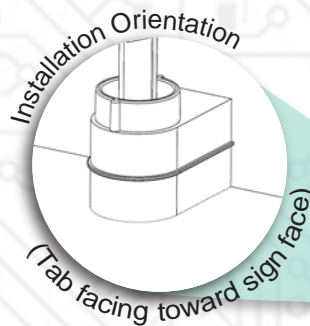

RETROFIT SIGN CONVERSION LED KIT
ARKT-Series
FOR USE ONLY IN ACCORDANCE
WITH KIT INSTRUCTIONS