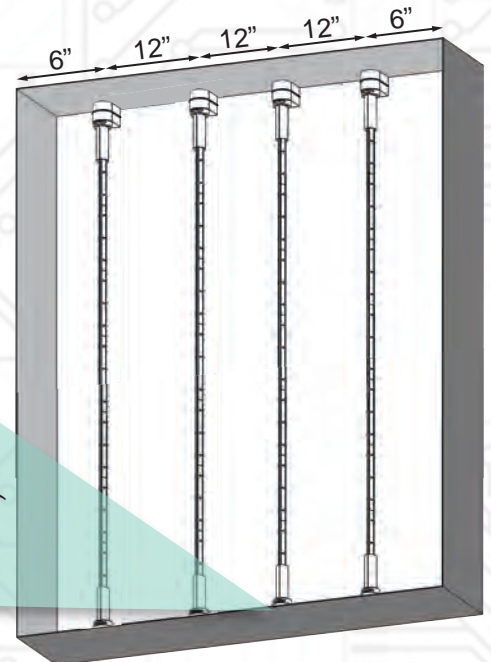

RETROFIT SIGN CONVERSION LED KIT
ARKT-Series
FOR USE ONLY IN ACCORDANCE
WITH KIT INSTRUCTIONS