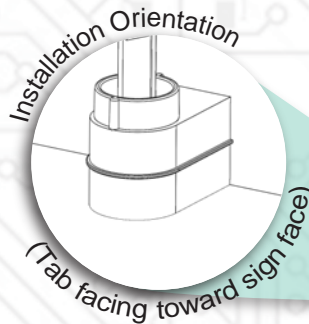

RETROFIT SIGN CONVERSION LED KIT
ARKT-Series
FOR USE ONLY IN ACCORDANCE
WITH KIT INSTRUCTIONS