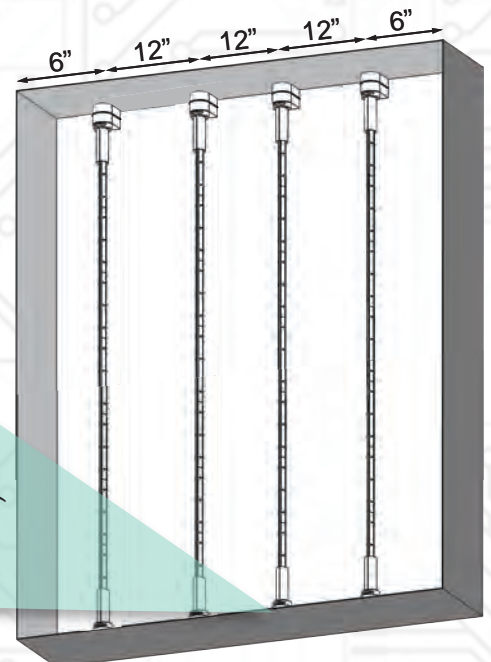

RETROFIT SIGN CONVERSION LED KIT
ARKT-Series
FOR USE ONLY IN ACCORDANCE
WITH KIT INSTRUCTIONS