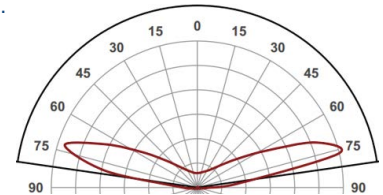

Explore LED Modules

Where to Buy

Features

- 170° wide beam angle
- IP67 rated
- Long life span
- Environmental friendly

Dimensions

Specifications

Part Number.....	L307W2OR12B
Color/Color Temperature....	Orange
LED/Module.....	2
Module/Foot.....	2
Lumens/Module.....	27
Lumens/Foot.....	54
Lumens/Watt.....	37
Beam Angle.....	170°
Power Consumption (W).....	0.72W
Input Voltage.....	12V DC
Operating Temperature.....	-40°C ~ 60°C
Ingress Protection Rating....	IP67
Recommended Depth.....	2"~7.8" (6cm~20cm)
Warranty.....	5 years
Packaging.....	80 modules /bag
Light Distribution Curve.....	