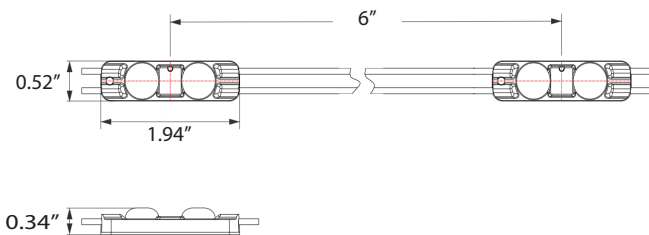

Orange 0.72W LED Module (12V)

L307W2OR12B

Overview

Engineered for peak performance and effortless installation, our new vibrant Orange 0.72W LED Module combines energy efficiency with striking brightness at minimal power consumption. Its expertly crafted lens provides a broad 170° beam angle, ensuring wide coverage for a variety of applications. Rated IP67 for watertight reliability, the Orange 0.72W LED Module guarantees durable, efficient performance with a vivid splash of color for diverse projects.

Explore LED Modules

Where to Buy

Features

- 170° wide beam angle
- IP67 rated
- Long life span
- Environmental friendly

Dimensions

Specifications

Part Number.....	L307W2OR12B
Color/Color Temperature....	Orange
LED/Module.....	2
Module/Foot.....	2
Lumens/Module.....	27
Lumens/Foot.....	54
Lumens/Watt.....	37
Beam Angle.....	170°
Power Consumption (W).....	0.72W
Input Voltage.....	12V DC
Operating Temperature.....	-40°C ~ 60°C
Ingress Protection Rating....	IP67
Recommended Depth.....	2"~7.8" (6cm~20cm)
Warranty.....	5 years
Packaging.....	80 modules /bag
Light Distribution Curve.....	

Power Supplies Loading

	Power Supply Part number	Output Watts	Input Voltage	Output Volts DC	Max. # Modules***
12V	ACVN125-120-277V	60W	120-277	12	83
	ACV125-120-277V	60W	120-277	12	83
	ACV2125-120-277V	120W (60 + 60)	120-277	12	83 + 83
	ACV3125-120-277V	180W (60 + 60 + 60)	120-277	12	83 + 83 + 83
	CVW125-120-277**	60W	120-277	12	83
	CVW2125-120-277**	120W (60 + 60)	120-277	12	83 + 83
	CVW3125-120-277**	180W (60 + 60 + 60)	120-277	12	83 + 83 + 83