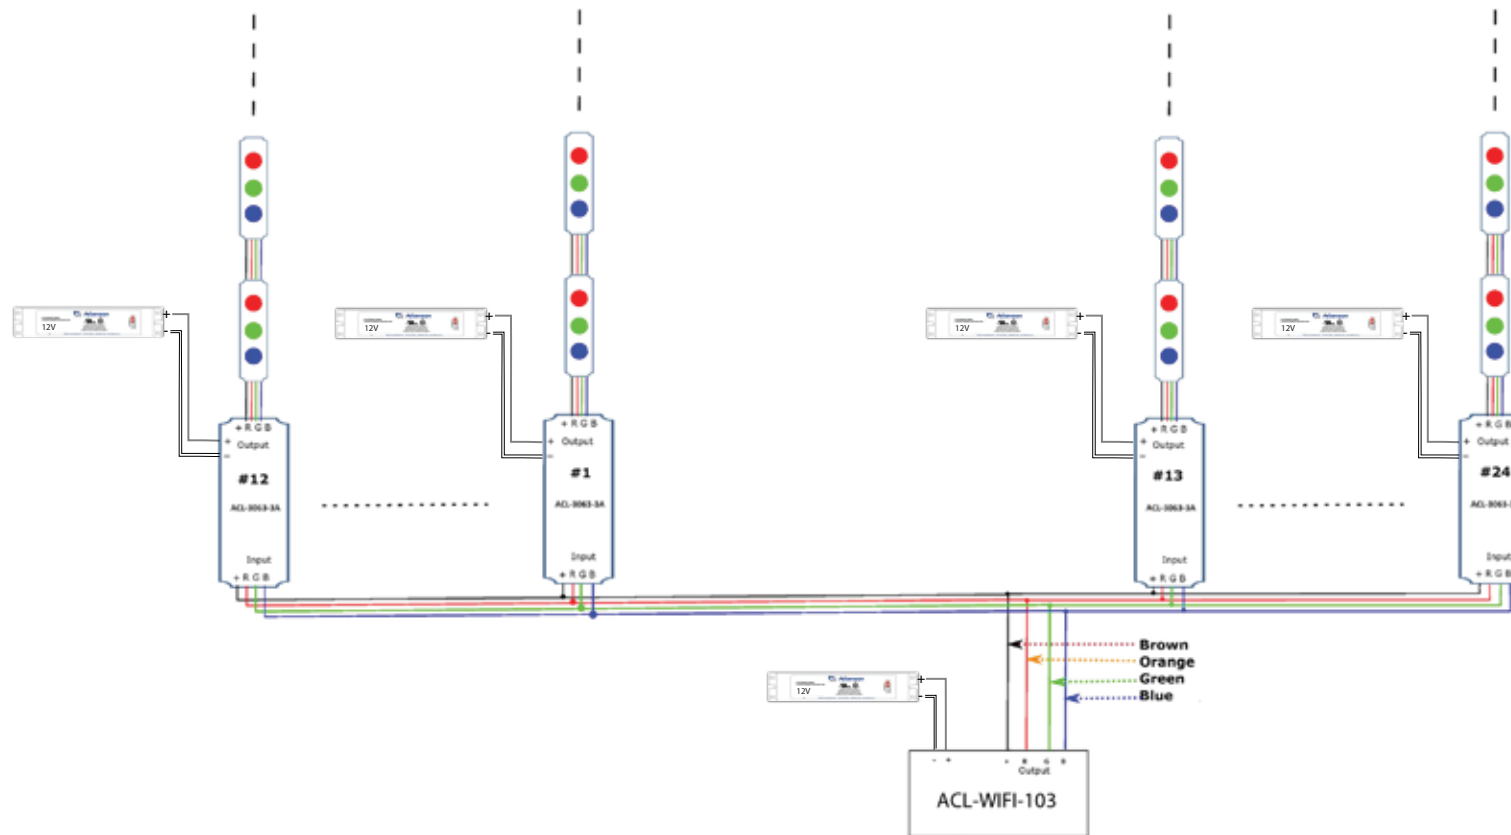

## WIRING DIAGRAM

### ACL-WIFI-103 with ACL-3063-3A & ACLW-RGB3

Each Allanson 60W Power Supply (CV125 series) can run maximum 80 ACLW-RGB3 modules.  
Each ACL-WIFI-103 can control maximum 80 ACLW-RGB3 modules.  
Each Allanson Power Amplifier (ACL-3063-3A) can control an extra 80 modules per unit.