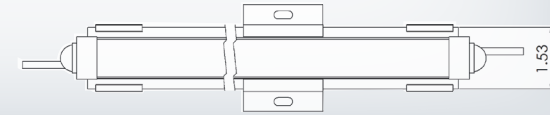

## WIRING DIAGRAM

### ACL-PPMC-DMX with ACL-SCD120-DMX, ACL-3063-3A, & ARBT-XXRGB

Maximum distance between each component is 60' using RGB Signal Cable (18ga)