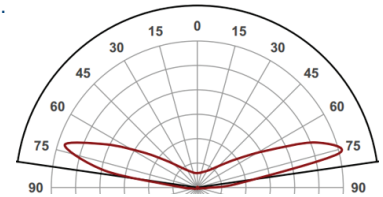

Specifications

Part Number (12V/24V).....	L307W2TW12P/L307W2TW24P
Color/Color Temperature*... ..	7000K
LED/Module.....	2
Module/Foot.....	1.7
Lumens/Module.....	119
Lumens/Foot.....	202.3
Lumens/Watt.....	170
Beam Angle.....	170°
Power Consumption (W).....	0.7W
Input Voltage.....	12V/24V
Operating Temperature.....	-40°C ~ 60°C
Ingress Protection Rating....	IP68
Recommended Depth.....	2"~6" (6cm~15cm)
Warranty.....	7 years
Packaging.....	40 modules (12V) | 80 modules (24V)/bag
Light Distribution Curve.....