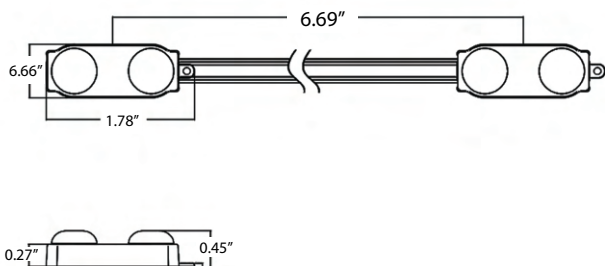

The 0.7W LED Module, featuring effortless peel-and-stick or screw installation and small form factor for small spacial installations, delivers superior energy efficient illumination you can depend on.

Explore LED Modules

Where to Buy

Features

- High efficiency - 170lm/w
- 90% transmittance lens
- 170° wide beam angle
- IP68 rated
- Energy saving
- Environment friendly
- Long life span

Dimensions

Specifications

Part Number (12V/24V).....	L307W2TW12P/L307W2TW24P
Color/Color Temperature*... ..	7000K
LED/Module.....	2
Module/Foot.....	1.7
Lumens/Module.....	119
Lumens/Foot.....	202.3
Lumens/Watt.....	170
Beam Angle.....	170°
Power Consumption (W).....	0.7W
Input Voltage.....	12V/24V
Operating Temperature.....	-40°C ~ 60°C
Ingress Protection Rating....	IP68
Recommended Depth.....	2"~6" (6cm~15cm)
Warranty.....	7 years
Packaging.....	40 modules (12V) 80 modules (24V)/bag
Light Distribution Curve.....	